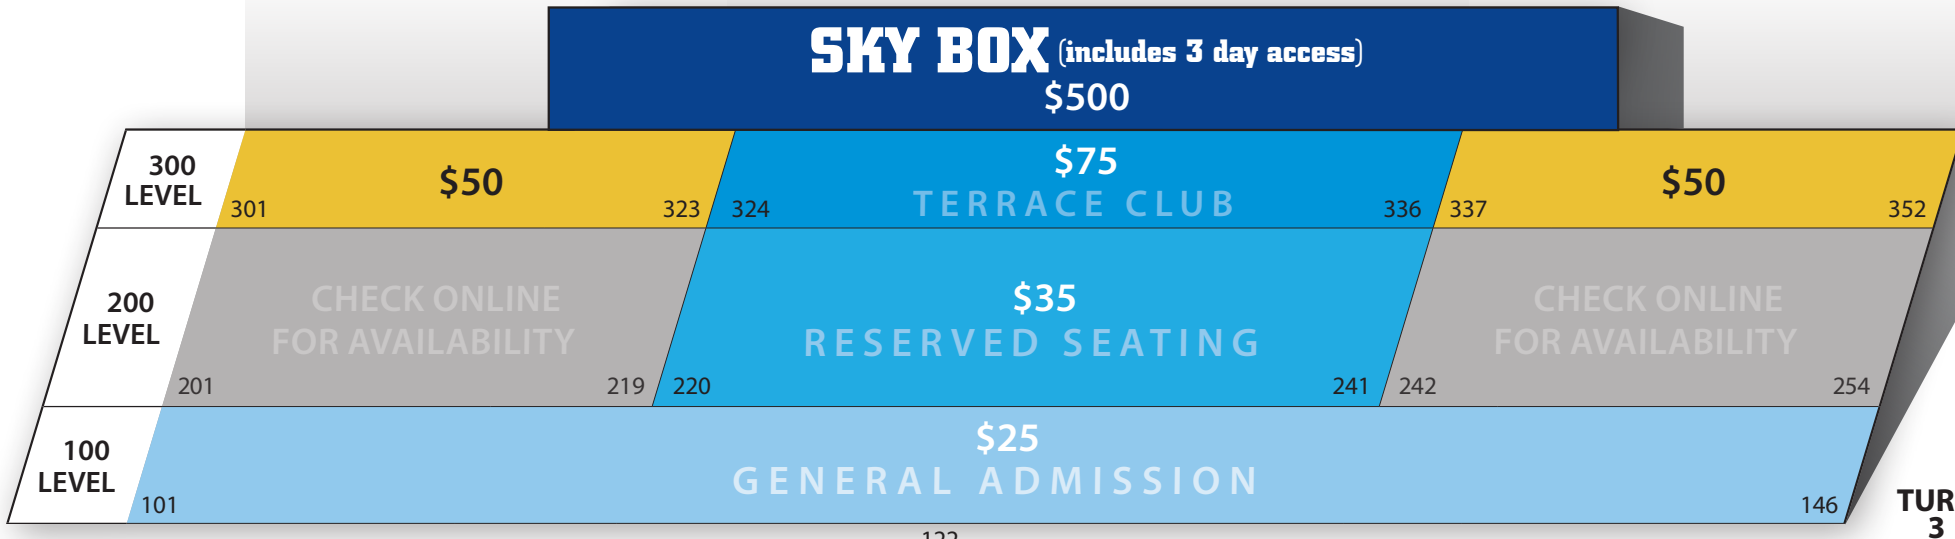

# PRICE CHART

— DONOHUE TOWER — — FRANCE TOWER — — PETTY TOWER —

122

MAIN STRAIGHT

PIT ROAD

VICTORY CIRCLE CLUB

CLUB POCONO

Paddock AREA

## Insider Tips

**300 Level Perks** Ticket purchase includes: Shaded seating and exclusive on-level restrooms. Terrace Club also includes food and beverage.

**200 Level Perks** 200 Level seating is reserved and provides contoured, bucket seating (while supplies last).

**Kids Pricing** (ages 12 and under) FREE on Saturday in the 100 Level

**HD Video Boards** Two 24' x 30' LED Video Boards enhance Grandstand viewing. One is in front of the Donohue Tower (section 111), the other is in front of the Petty Tower (section 137).

**Disabled Patron Seating** ADA accessible seating is available in the 100, 200 and 300 levels, as well as in the Sky Boxes and Club Pocono.

Call: 1-800-RACEWAY | Buy Online: [PoconoRaceway.com](http://PoconoRaceway.com) | Join the conversation